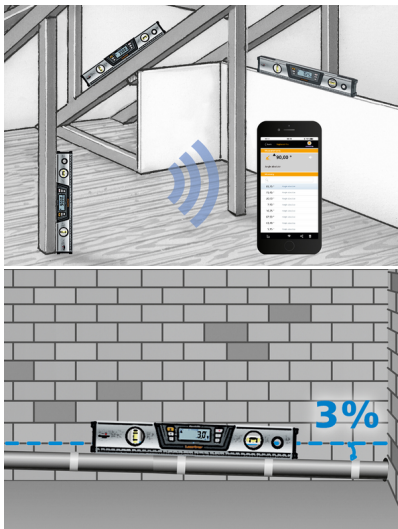

DigiLevel Pro 40

Digital electronic spirit level

The digital spirit level is ideal for the accurate alignment of slopes, has a Digital Connection interface and is splashwater-proof. Operation is very easy thanks to the acoustic guidance function and defined standard gradients for typical applications.

- Exact alignment of slopes
- Comfortable overhead measurements thanks to flip display
- Free hands when working on metal constructions thanks to magnetic holder
- Standard gradients for roof pitch, slopes, drain pipes
- Calibration: permanent accuracy via reverse measurement
- Acoustic guidance with 3 different signal tones
- Measurement units can be switched
- Digital Connection interface for use with MeasureNote app
- Illuminated display with direction indicator
- Extremely rigid aluminium profile with milled measuring surfaces
- Splashproof
- Integrated dot laser for optical extension